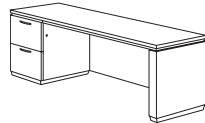

Left Single File Pedestal Credenza
702_-872
70W 24D 30H