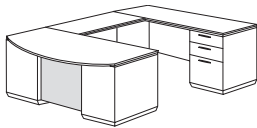

Right Executive Bow Front U Desk

702_-57B
72W 114D 30H
Consists of:
-570B Left Single Pedestal Desk
-571 Right Single Pedestal Credenza
-59 U Bridge

Right Executive Bow Front U Desk with White Glass Modesty Panel

702_-57BWG
72W 114D 30H
Consists of:
-570BWG Left Single Pedestal Desk
-571 Right Single Pedestal Credenza
-59 U Bridge

Right Executive Bow Front U Desk with Laminate Modesty Panel

702_-57BL
72W 114D 30H
Consists of:
-570BL Left Single Pedestal Desk
-571 Right Single Pedestal Credenza
-59 U Bridge