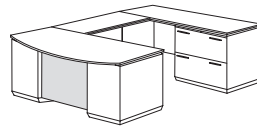

Right Executive Bow Front U Desk with Lateral File

702_-537B
72W 114D 30H
Consists of:
-570B Left Single Pedestal Desk
-547 Right Lateral File Credenza
-59 U Bridge

Right Executive Bow Front U Desk with Lateral File and White Glass Modesty Panel

702_-537BWG
72W 114D 30H
Consists of:
-570BWG Left Single Pedestal Desk
-547 Right Lateral File Credenza
-59 U Bridge

Right Executive Bow Front U Desk with Lateral File and Laminate Modesty Panel

702_-537BL
72W 114D 30H
Consists of:
-570BL Left Single Pedestal Desk
-547 Right Lateral File Credenza
-59 U Bridge