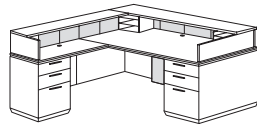

Left Reception L Desk (Flat Packed)

702_-67FP
72W 84D 30H
Consists of:
-691 Right Desk Top, Panels, Hutch
-362 Right B/B/F Pedestal
-5802 Left Desk Support Pedestal
-1891 Left Return, Panels, Hutch
-213 Left B/B/File Pedestal

Left Reception L Desk White Glass Modesty Panel (Flat Packed)

702_-67WGF
72W 84D 30H
Consists of:
-691WG Right Desk Top, Panels, Hutch
-362 Right B/B/F Pedestal
-5802 Left Desk Support Pedestal
-1891WG Left Return, Panels, Hutch
-213 Left B/B/File Pedestal