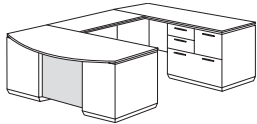

Right Executive Bow Front U Desk with Personal File
702_-507B
72W 114D 30H
Consists of:
-570B Left Single Pedestal Desk
-527 Right Personal File Credenza
-59 U Bridge