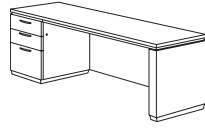

Left Single Pedestal Credenza
702_-781
70W 24D 30H