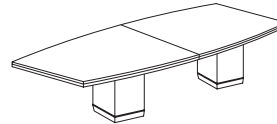

10' Boat Top Conference Table
702_-120
120W 48D 30H
Consists of:
-005 Two Piece Top
-002 Square Pedestal Base (2 needed)