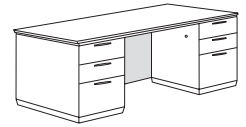

Executive Desk with Laminate Modesty Panel
702_-36L
72W 36D 30H

Executive Desk
702_-30
66W 30D 30H

Executive Desk with White Glass Modesty Panel
702_-30WG
66W 30D 30H