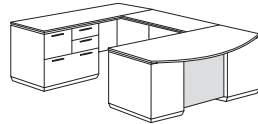

Left Executive Bow Front U Desk with Personal File
702_-508B
72W 114D 30H
Consists of:
-580B Right Single Pedestal Desk
-528 Left Personal File Credenza
-59 U Bridge