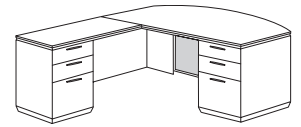

Right Executive Bow Front L Desk with Laminate Modesty Panel
702_-47BL
72W 90D 30H
Consists of:
-570BL Left Single Pedestal Desk
-579 Right Single Pedestal Return

Left Executive Bow Front L Desk
702_-48B
72W 90D 30H
Consists of:
-580B Right Single Pedestal Desk
-589 Left Single Pedestal Return

Left Executive Bow Front L Desk with White Glass Modesty Panel
702_-48BWG
72W 90D 30H
Consists of:
-580BWG Right Single Pedestal Desk
-589 Left Single Pedestal Return

Dimensions are in inches and are subject to variance. Options are subject to change without notice.

More sizes and options, including flat-packed items, available. Please see the website or price list for details.