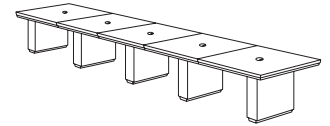

20' Rectangular Expandable Table
702_-240REX
240W 48D 30H
Consists of:
-9028 Left & Right Tops
-9032 Center Top & Rails (3 needed)
-9033 Bases (5 needed)
-9035 Rail Set, 42.5" (2 needed)

10' Rectangular Expandable Table
702_-120REX
120W 48D 30H
Consists of:
-9029 Left & Right Tops
-9033 Bases (2 needed)
-9038 Rail Set, 69.5"

14' Rectangular Expandable Table
702_-168REX
168W 48D 30H
Consists of:
-9029 Left & Right Tops
-9032 Center Top & Rails
-9033 Bases (3 needed)
-9037 Rail Set, 55" (2 needed)

18' Rectangular Expandable Table
702_-216REX
216W 48D 30H
Consists of:
-9029 Left & Right Tops
-9032 Center Top & Rails (2 needed)
-9033 Bases (4 needed)
-9037 Rail Set, 55" (2 needed)

22' Rectangular Expandable Table
702_-264REX
264W 48D 30H
Consists of:
-9029 Left & Right Tops
-9032 Center Top & Rails (3 needed)
-9033 Bases (5 needed)
-9037 Rail Set, 55" (2 needed)

Dimensions are in inches and are subject to variance. Options are subject to change without notice.

More sizes and options, including flat-packed items, available. Please see the website or price list for details.