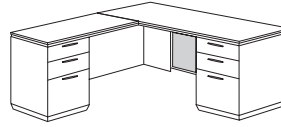

Right Executive Bow Front L Desk with White Glass Modesty Panel
702_-47BWG
72W 90D 30H
Consists of:
-570BWG Left Single Pedestal Desk
-579 Right Single Pedestal Return

Left Executive L Desk
702_-48
72W 84D 30H
Consists of:
-580 Right Single Pedestal Desk
-589 Left Single Pedestal Return

Left Executive L Desk with White Glass Modesty Panel
702_-48WG
72W 84D 30H
Consists of:
-580WG Right Single Pedestal Desk
-589 Left Single Pedestal Return

Left Executive L Desk with Laminate Modesty Panel
702_-48L
72W 84D 30H
Consists of:
-580L Right Single Pedestal Desk
-589 Left Single Pedestal Return

Left Executive L Desk
702_-28
66W 78D 30H
Consists of:
-380 Right Single Pedestal Desk
-589 Left Single Pedestal Return

Left Executive L Desk with White Glass Modesty Panel
702_-28WG
66W 78D 30H
Consists of:
-380WG Right Single Pedestal Desk
-589 Left Single Pedestal Return