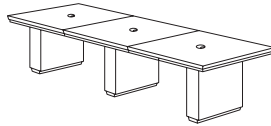

12' Rectangular Expandable Table
702_-144REX
144W 48D 30H
Consists of:
-9028 Left & Right Tops
-9032 Center Top & Rails
-9033 Bases (3 needed)
-9035 Rail Set, 42.5" (2 needed)