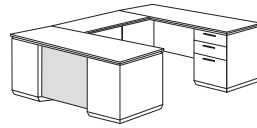

7027 WALNUT

Right Executive U Desk

702_-57
72W 108D 30H
Consists of:
-570 Left Single Pedestal Desk
-571 Right Single Pedestal Credenza
-59 U Bridge

Right Executive U Desk with White Glass Modesty Panel

702_-57WG
72W 108D 30H
Consists of:
-570WG Left Single Pedestal Desk
-571 Right Single Pedestal Credenza
-59 U Bridge

Right Executive U Desk with Laminate Modesty Panel

702_-57L
72W 108D 30H
Consists of:
-570L Left Single Pedestal Desk
-571 Right Single Pedestal Credenza
-59 U Bridge