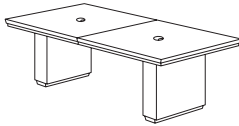

8' Rectangular Expandable Table
702_-96REX
96W 48D 30H
Consists of:
-9028 Left & Right Tops
-9033 Bases (2 needed)
-9034 Rail Set, 45"