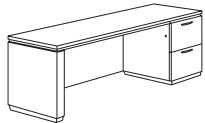

Right Single File Pedestal Credenza
702_-871
70W 24D 30H