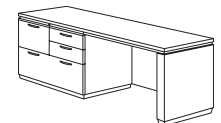

Left Single Personal File Credenza
702_-628
72W 24D 30H

Workstation Peninsula Extension with Metal Post and Laminate Modesty Panel
702_-620L
66W 30D 30H

Dimensions are in inches and are subject to variance. Options are subject to change without notice.

More sizes and options, including flat-packed items, available. Please see the website or price list for details.