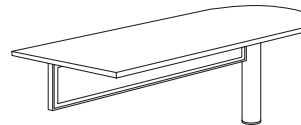

Workstation Peninsula Extension with Metal Post
702_-620FG
66W 30D 30H