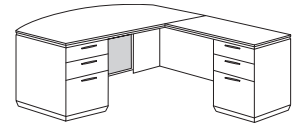

Right Executive Bow Front L Desk
702_-47B
72W 90D 30H
Consists of:
-570B Left Single Pedestal Desk
-579 Right Single Pedestal Return