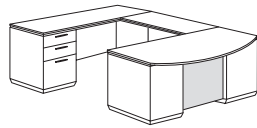

Left Executive Bow Front U Desk

702_-58B
72W 114D 30H
Consists of:
-580B Right Single Pedestal Desk
-581 Left Single Pedestal Credenza
-59 U Bridge

Left Executive Bow Front U Desk with White Glass Modesty Panel

702_-58BWG
72W 114D 30H
Consists of:
-580BWG Right Single Pedestal Desk
-581 Left Single Pedestal Credenza
-59 U Bridge

Left Executive Bow Front U Desk with Laminate Modesty Panel

702_-58BL
72W 114D 30H
Consists of:
-580BL Right Single Pedestal Desk
-581 Left Single Pedestal Credenza
-59 U Bridge