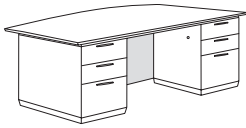

Pimlico LAMINATE COLLECTION

Executive Bow Front Desk
702_-37
72W 42D 30H