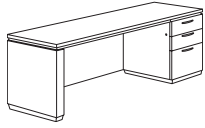

Pimlico LAMINATE COLLECTION

7020 MOCHA

Right Single Pedestal Credenza
702_-771
70W 24D 30H