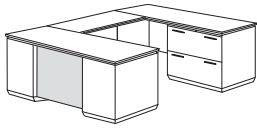

Pimlico LAMINATE COLLECTION

Right Executive U Desk with Lateral File
702_-537
72W 108D 30H
Consists of:
-570 Left Single Pedestal Desk
-547 Right Lateral File Credenza
-59 U Bridge