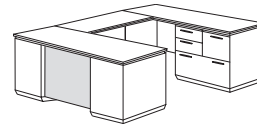

Right Executive U Desk with Personal File
702_-507
72W 108D 30H
Consists of:
-570 Left Single Pedestal Desk
-527 Right Personal File Credenza
-59 U Bridge