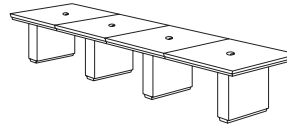

16' Rectangular Expandable Table
702_-192REX
192W 48D 30H
Consists of:
-9028 Left & Right Tops
-9032 Center Top & Rails (2 needed)
-9033 Bases (4 needed)
-9035 Rail Set, 42.5" (2 needed)