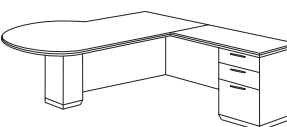

Right Executive L Desk with Laminate Modesty Panel
702_-27L
66W 78D 30H
Consists of:
-370L Left Single Pedestal Desk
-579 Right Single Pedestal Return

Right Peninsula L Desk
702_-45
72W 90D 30H
Consists of:
-520 Left Peninsula Top, Panels
-113 Peninsula Desk Post
-579 Right Single Pedestal Return