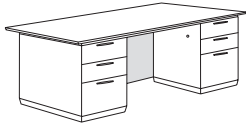

Executive Bow Front Desk with Laminate Modesty Panel
702_-37L
72W 42D 30H

Executive Desk
702_-36
72W 36D 30H

Executive Desk with White Glass Modesty Panel
702_-36WG
72W 36D 30H