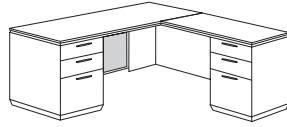

Executive Bow Front Desk with White Glass Modesty Panel
702_-37WG
72W 42D 30H

Right Executive L Desk
702_-47
72W 84D 30H
Consists of:
-570 Left Single Pedestal Desk
-579 Right Single Pedestal Return

Right Executive L Desk with White Glass Modesty Panel
702_-47WG
72W 84D 30H
Consists of:
-570WG Left Single Pedestal Desk
-579 Right Single Pedestal Return

Right Executive L Desk with Laminate Modesty Panel
702_-47L
72W 84D 30H
Consists of:
-570L Left Single Pedestal Desk
-579 Right Single Pedestal Return

Right Executive L Desk
702_-27
66W 78D 30H
Consists of:
-370 Left Single Pedestal Desk
-579 Right Single Pedestal Return

Right Executive L Desk with White Glass Modesty Panel
702_-27WG
66W 78D 30H
Consists of:
-370WG Left Single Pedestal Desk
-579 Right Single Pedestal Return