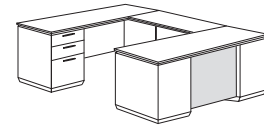

Left Executive U Desk

702_-58
72W 108D 30H
Consists of:
-580 Right Single Pedestal Desk
-581 Left Single Pedestal Credenza
-59 U Bridge

Left Executive U Desk with White Glass Modesty Panel

702_-58WG
72W 108D 30H
Consists of:
-580WG Right Single Pedestal Desk
-581 Left Single Pedestal Credenza
-59 U Bridge

Left Executive U Desk with Laminate Modesty Panel

702_-58L
72W 108D 30H
Consists of:
-580L Right Single Pedestal Desk
-581 Left Single Pedestal Credenza
-59 U Bridge