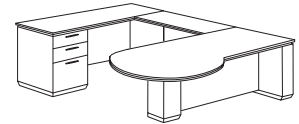

Left Peninsula U Desk
702_-648
72W 114D 30H
Consists of:
-530 Right Peninsula Top, Panels
-113 Peninsula Desk Post
-581 Left Single Pedestal Credenza
-59 U Bridge

Right Executive Bow Front U Desk with Personal File and White Glass Modesty Panel
702_-507BWG
72W 114D 30H
Consists of:
-570BWG Left Single Pedestal Desk
-527 Right Personal File Credenza
-59 U Bridge

Left Executive Bow Front U Desk with Personal File and White Glass Modesty Panel
702_-508BWG
72W 114D 30H
Consists of:
-580BWG Right Single Pedestal Desk
-528 Left Personal File Credenza
-59 U Bridge