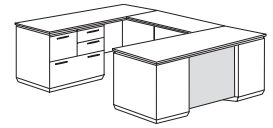

Left Executive U Desk with Personal File
702_-508
72W 108D 30H
Consists of:
-580 Right Single Pedestal Desk
-528 Left Personal File Credenza
-59 U Bridge

Right Executive U Desk with Lateral File and White Glass Modesty Panel
702_-537WG
72W 108D 30H
Consists of:
-570WG Left Single Pedestal Desk
-547 Right Lateral File Credenza
-59 U Bridge

Left Executive U Desk with Lateral File and White Glass Modesty Panel
702_-538WG
72W 108D 30H
Consists of:
-580WG Right Single Pedestal Desk
-548 Left Lateral File Credenza
-59 U Bridge

Right Executive U Desk with Personal File and White Glass Modesty Panel
702_-507WG
72W 108D 30H
Consists of:
-570WG Left Single Pedestal Desk
-527 Right Personal File Credenza
-59 U Bridge

Left Executive U Desk with Personal File and White Glass Modesty Panel
702_-508WG
72W 108D 30H
Consists of:
-580WG Right Single Pedestal Desk
-528 Left Personal File Credenza
-59 U Bridge

Right Executive U Desk with Lateral File and Laminate Modesty Panel
702_-537L
72W 108D 30H
Consists of:
-570L Left Single Pedestal Desk
-547 Right Lateral File Credenza
-59 U Bridge

Left Executive U Desk with Lateral File and Laminate Modesty Panel
702_-538L
72W 108D 30H
Consists of:
-580L Right Single Pedestal Desk
-548 Left Lateral File Credenza
-59 U Bridge

Right Executive U Desk with Personal File and Laminate Modesty Panel
702_-507L
72W 108D 30H
Consists of:
-570L Left Single Pedestal Desk
-527 Right Personal File Credenza
-59 U Bridge

Left Executive U Desk with Personal File and Laminate Modesty Panel
702_-508L
72W 108D 30H
Consists of:
-580L Right Single Pedestal Desk
-528 Left Personal File Credenza
-59 U Bridge