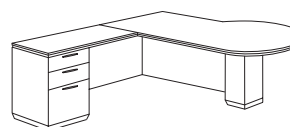

Left Executive L Desk with Laminate Modesty Panel
702_-28L
66W 78D 30H
Consists of:
-380L Right Single Pedestal Desk
-589 Left Single Pedestal Return

Left Executive Bow Front L Desk with Laminate Modesty Panel
702_-48BL
72W 90D 30H
Consists of:
-580BL Right Single Pedestal Desk
-589 Left Single Pedestal Return

Left Peninsula L Desk
702_-46
72W 90D 30H
Consists of:
-530 Right Peninsula Top, Panels
-113 Peninsula Desk Post
-589 Left Single Pedestal Return