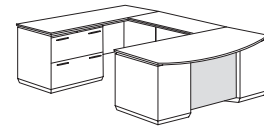

Left Executive Bow Front U Desk with Lateral File

702_-538B
72W 114D 30H
Consists of:
-580B Right Single Pedestal Desk
-548 Left Lateral File Credenza
-59 U Bridge

Left Executive Bow Front U Desk with Lateral File and White Glass Modesty Panel

702_-538BWG
72W 114D 30H
Consists of:
-580BWG Right Single Pedestal Desk
-548 Left Lateral File Credenza
-59 U Bridge

Left Executive Bow Front U Desk with Lateral File and Laminate Modesty Panel

702_-538BL
72W 114D 30H
Consists of:
-580BL Right Single Pedestal Desk
-548 Left Lateral File Credenza
-59 U Bridge