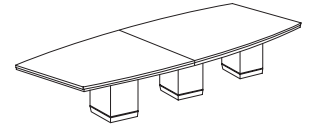

12' Boat Top Conference Table
702_-144
144W 48D 30H
Consists of:
-006 Two Piece Top
-002 Square Pedestal Base (3 needed)