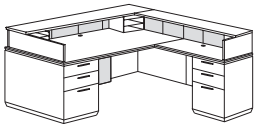

7020 MOCHA

Right Reception L Desk (Flat Packed)

702_-66FP
72W 84D 30H
Consists of:
-681 Left Desk Top, Panels, Hutch
-363 Left B/B/F Pedestal
-5702 Right Desk Support Pedestal
-1791 Right Return, Panels, Hutch
-212 Right B/B/File Pedestal

Right Reception L Desk with White Glass Modesty Panel (Flat Packed)

702_-66WGF
72W 84D 30H
Consists of:
-681WG Left Desk Top, Panels, Hutch
-363 Left B/B/F Pedestal
-5702 Right Desk Support Pedestal
-1791WG Right Return, Panels, Hutch
-212 Right B/B/File Pedestal