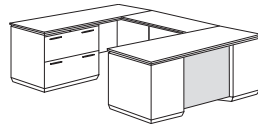

Left Executive U Desk with Lateral File
702_-538
72W 108D 30H
Consists of:
-580 Right Single Pedestal Desk
-548 Left Lateral File Credenza
-59 U Bridge