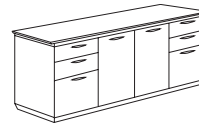

Storage Credenza
702_-20
72W 24D 30H