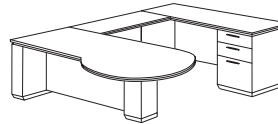

Right Peninsula U Desk
702_-647
72W 114D 30H
Consists of:
-520 Left Peninsula Top, Panels
-113 Peninsula Desk Post
-571 Right Single Pedestal Credenza
-59 U Bridge