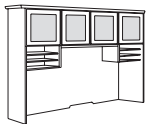

Overhead Storage with Frosted Glass Doors
702_-61
66W 16D 42H